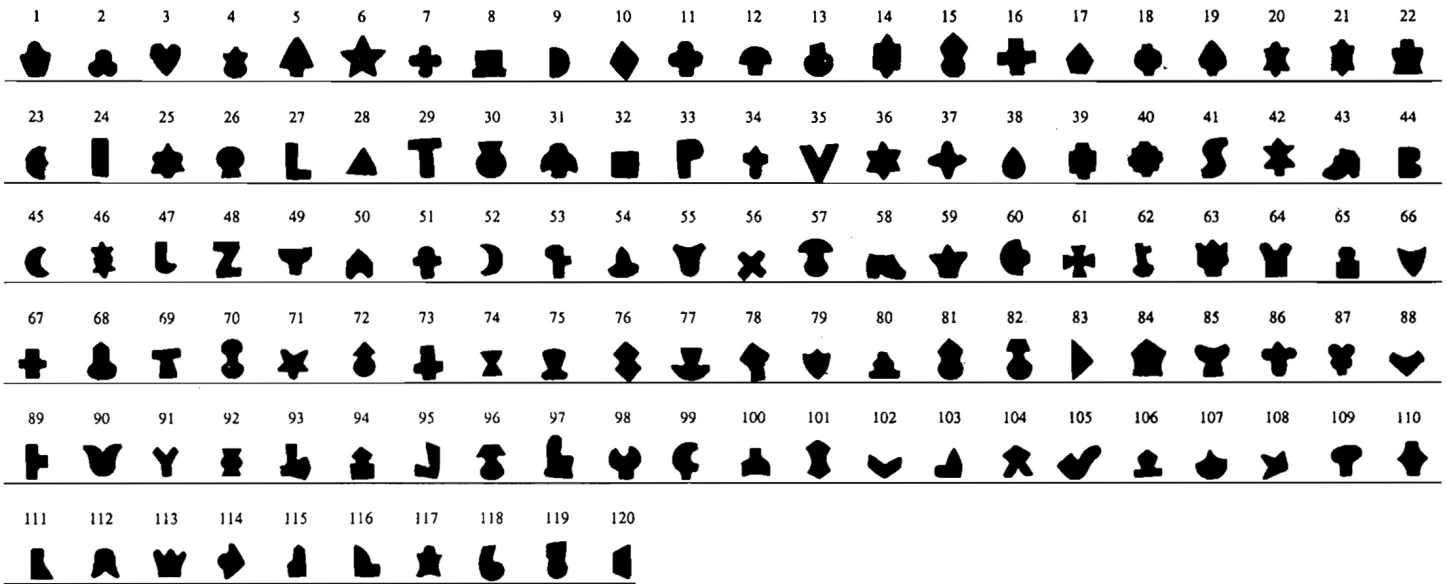

## Fancy Shapes

## Single Letters

(One letter per punch.)

\*Inventory fluctuates daily.

# In Stock Shapes\*

Maximum dimensions: 3/16" (4.76 mm)

\*Inventory fluctuates daily.